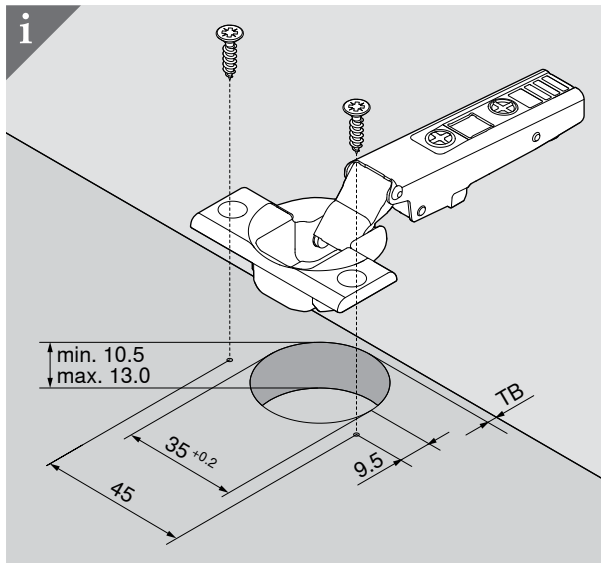

CLIP top BLUMOTION,
CLIP top, CLIP

i

H = 8.5 D = 0	H = 11.5 D = 3	H = 14.5 D = 6	H = 17.5 D = 9	
FA	FA	FA	FA	TB
14	11	8	5	3
15	12	9	6	4
16	13	10	7	5
17	14	11	8	6

H = 8.5 D = 0	H = 11.5 D = 3	H = 14.5 D = 6	H = 17.5 D = 9	
FA	FA	FA	FA	TB
4.5	1.5	-1.5	-4.5	3
5.5	2.5	-0.5	-3.5	4
6.5	3.5	0.5	-2.5	5
7.5	4.5	1.5	-1.5	6

H = 8.5 D = 0	H = 11.5 D = 3	
FA	FA	TB
-4	-7	3
-3	-6	4
-2	-5	5
-1	-4	6

CLIP top BLUMOTION,
CLIP top, CLIP